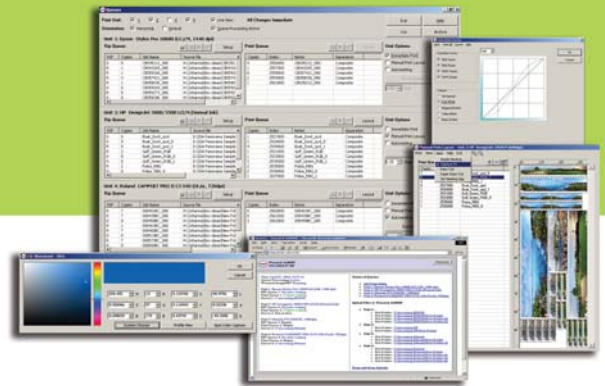

Wasatch SoftRIP™

RIP & PRINT MANAGEMENT SOFTWARE

TOOLS FOR EVERY LEVEL OF EXPERTISE

Wasatch SoftRIP offers a wide range of color features, from simple plugin profiles to advanced color management. Users will also find a full suite of ICC workflow tools as well as interface capabilities for virtually every color management instrument.

Wasatch SoftRIP can manage any print environment from a single printer to a complex multiple device production plant. With queue management capabilities available to any Mac, PC, or UNIX workstation on your network, and an arsenal of easy to use editing features, Wasatch puts the power in your production.

Easy Color Tools for Great Out-of-the-Box Color

Thousands of plug and play Imaging Configurations for superior out-of-the box color

Easy Color Correction Curves to make adjustments as you would in standard design applications

Gamut warning for colors that cannot be printed with current profiles

Color control in four different input color spaces to get colors that pop and match SWOP in the same job

Master Color Transforms flowchart shows users how their color moves from file to printed page

Simple Workflow Features Get You Up and Running Fast

Live View Master Queues Screen lets you manage all queues in your production environment in real-time

Smart nesting gives you the power to save time and media with automatic layouts, fast previews and easy operations

Streamlined interface that makes navigation a breeze—all features are only a click or two away

With One-Minute Setup you pick your printer, Imaging Configuration and connection and you're ready to RIP

Easy tools for rotating, resizing and mirroring with nearly instantaneous preview display screen update

Interactive real-time preview and detailed image attribute display allow for accurate image adjustments

True cropping feature RIPs only selected areas instead of entire page, speeding up processing

Shortcut keys, drag and drop operations, and icon tool bars to speed usage

Sophisticated Color Management for the Advanced User

Specialty input profiles for RGB and CMYK produce larger density ranges & brighter colors

New intelligent ink limiting to maximize color gamut and profile media with poor ink retention

Lockable color controls for error free processing in multi-user environments

Calibration utility is compatible with all major color measurement instruments

View trapping in Separation Proofs with DCS2 support

Advanced tools for indexed and spot colors, with Spot Color Capture to print colors read by hand-held colorimeters

Advanced Workflow Features Put the Power in your Production

Unlimited hotfolders for direct printing from any application or platform

Automatic file preparation from any workstation with hotfolder-based scale, mirror and rotation capabilities

Wasatch ImageNET to print directly from networked Mac, PC or Unix workstations

Fast processing speeds with advanced halftone screen options and properties

Twain32 interface allows direct capture of images from a scanner or camera

Advanced tiling features for superior flexibility

Archiving feature lets you save jobs from print queues

Autorisierter Wiederverkäufer

Gutenbergstr. 15
24558 Henstedt-Ulzburg
Tel.: 04193-995 0

WASATCH COMPUTER TECHNOLOGY, INC. • Web: www.wasatchinc.com • Email: wct@wasatchinc.com

Phone: 801.575.8043 • Fax: 801.575.8075 • Sales: 1.800.894.1544