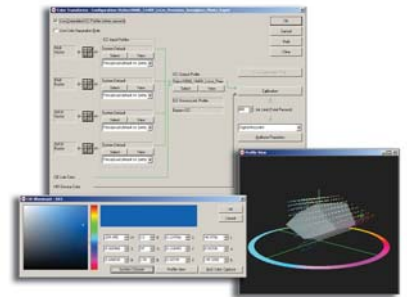

1.877.242.8614

WWW.WASATCHINC.COM

Big Power for Small Printers!

Users of Small Format Printers are finding that they can't get the most out of their printer without sophisticated color and print management software. With the SoftRIP Small Format Edition and the new SoftRIP Desktop Edition, Wasatch gives you industry leading color and workflow control that will produce the quality you need while saving you time and money.

Small Format Industry Boom

Small format inkjet printers are becoming increasingly important in the photographic, screen printing, and proofing markets—all markets where exact dot placement and print quality are critical. The low cost of these printers has made the relative cost of sophisticated RIP software too high. Wasatch has created special products for smaller format printing to give the owners of these printers a superior RIP solution at a price that is more consistent with their hardware outlay.

- ✓ Color Transforms "master" screen to easily control color management concepts like profiles, rendering intents, halftones, calibrations and more.
- ✓ Sophisticated tools for spot color replacement, color database creation, and gamut management.
- ✓ Screen Printing Version to print high quality color separations with Wasatch Precision Rosette Screens for moiré-free rosettes.

Interactive real-time preview and detailed image attribute display allow for accurate image adjustments

True cropping feature RIPs only selected areas instead of entire page, speeding up processing

Shortcut keys, drag and drop operations, and icon tool bars to speed usage